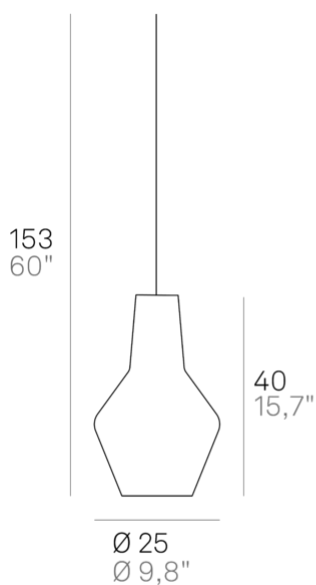

Romeo _suspension

Suspension lamps with diffuser made of mouth-blown glass, handcrafted with "balloton" relief finish, in two shapes and in various colors. Grey painted metal frame, grey fabric cables. Romeo e Giulietta is a customizable product, both in colors and finishes, designed also for modular use.