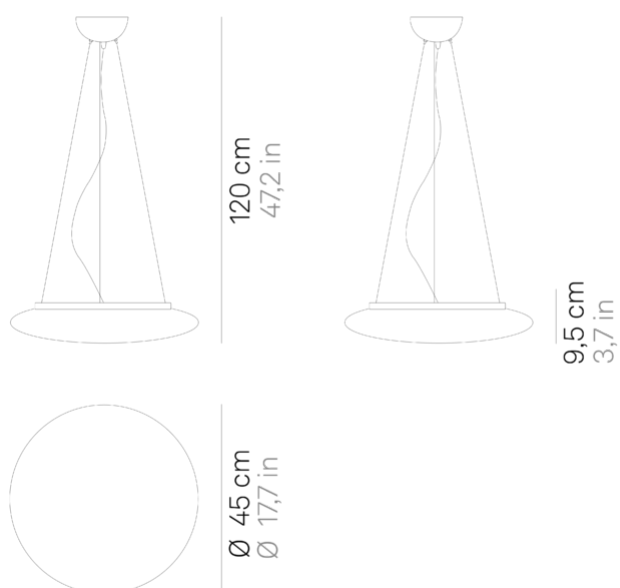

# Mentos \_suspension

Wall-ceiling and suspension lamps with diffuser in mouth-blown, satin-finish opal triplex glass; matt white painted metal frame. The Mentos collection features a special magnet fixing system for the glass component: this system simplifies and speeds up the installation and is highly practical when standard maintenance is required. The product is suitable for indoor use only.

## Lighting specifications

---

source	LED sostituibile da utente
type	SMD
total power	290 W
power LED	24 W
color temperature	3000 K
lumen lamp	2070 lm
lumen LED	3000 lm
beam angle	116°
CRI	> 90
class	E
dimmer	DALI
motion sensor	NO