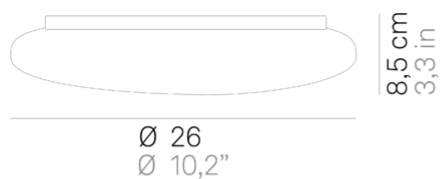

Mentos _wall-ceiling

Wall-ceiling and suspension lamps with diffuser in mouth-blown, satin-finish opal triplex glass; matt white painted metal frame. The Mentos collection features a special magnet fixing system for the glass component: this system simplifies and speeds up the installation and is highly practical when standard maintenance is required. The product is suitable for indoor use only.

Lighting specifications

source	LED sostituibile da utente
type	SMD
total power	185 W
power LED	17 W
color temperature	3000 K
lumen lamp	1510 lm
lumen LED	2100 lm
beam angle	122°
CRI	> 90
class	E
dimmer	TRIAC
motion sensor	NO