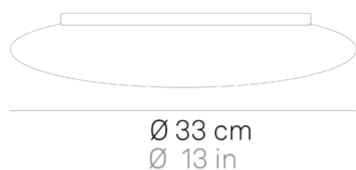

# Mentos \_wall-ceiling

Wall-ceiling and suspension lamps with diffuser in mouth-blown, satin-finish opal triplex glass; matt white painted metal frame. The Mentos collection features a special magnet fixing system for the glass component: this system simplifies and speeds up the installation and is highly practical when standard maintenance is required.

The product is suitable for indoor use only.

11 cm  
4,3 in

Ø 33 cm  
Ø 13 in

Ø 55 cm  
Ø 21,6 in

LED

dimmable

IP20

**LD110473**