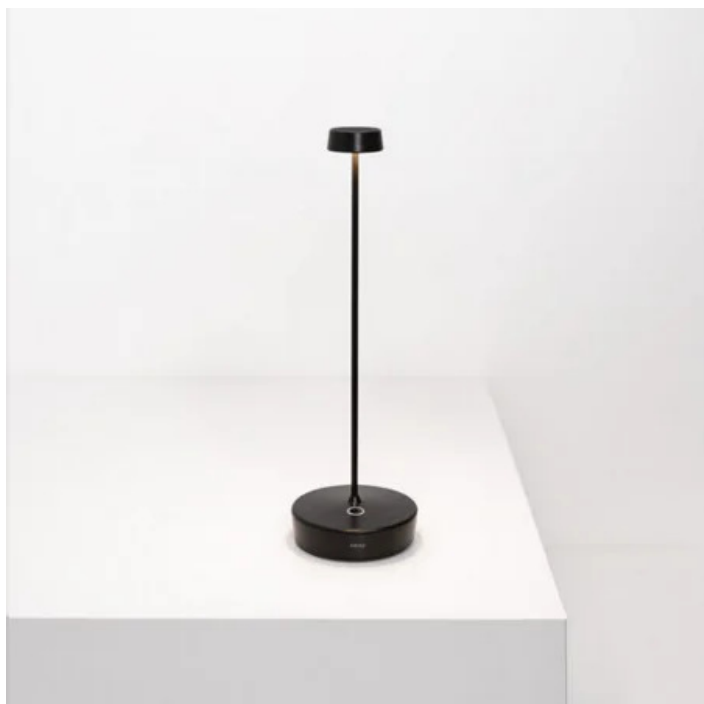

Swap _Table

Swap is a rechargeable battery-powered cordless table lamp. A "touch" control on the base allows switching on/off; the current version allows also dimming (4-step: 100%, 60%, 30%, 6%) and selecting the color temperature of the light to 2200 K, 2700 K or 3000 K. The new Swap is also smaller (29 cm / 11,4 in). It is suitable for both indoor and outdoor use. An electronic control system monitors the remaining autonomy and ensures a constant luminous flux until the battery runs out. Recharging is therefore optimized and always properly done. Swap can be customized with glass, ceramic, or fabric lampshades, to be purchased separately. The lamp comes with a contact charging base; battery charger not included.

Ø 4,9 cm
Ø 1,9 in

Ø 10 cm
Ø 3,9 in

1,4 cm
0,6 in

2,8 cm
1,1 in

LED dimmable IP65

LD1030

White	B3	Black	N3
	R3		

DESIGN IN ITALY BY ZAFFERANO SRL, MADE IN PRC

Ø 7.5 cm • 1.3 cm • IP20
• 5Vdc max.2A • 50/60 Hz

■ Black

Swap _Table

LD1020

A soft lampshade made of fire-retardant elastic fabric, which is washable and crease-resistant, with a polycarbonate disc and a zig-zag edging and a handcrafted, blown borosilicate glass lampshade, with relief decorations, are fixed to the head of the lamp with a magnet.

Ø 12 cm • 9 cm • 50/60 Hz

 White - Black	01
 Navy blue - Blue	02

 Sand - Light blue	03
---	----