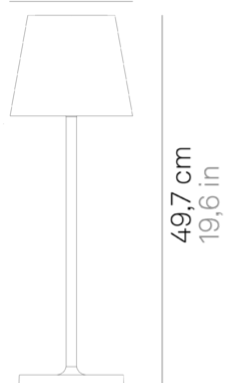

## Poldina L desk \_Table

Poldina L desk is a rechargeable battery-powered cordless table lamp. A "touch" control on the head allows switching on/off, dimming, and selecting the color temperature of the light (2200 K, 2700 K or 3000 K). It is suitable for both indoor and outdoor use. An electronic control system monitors the remaining autonomy and ensures a constant luminous flux until the battery runs out. Recharging is therefore optimized and always properly done. The lamp comes with a contact charging base; the battery charger is included.

Ø 16,5 cm  
Ø 6,5 in

14 x 14 cm  
5,5 x 5,5 in

LED sostituibile da utente

dimmable

IP54

LD0395

	White	B3		R3
	Dark gray	N3		

DESIGN IN ITALY BY ZAFFERANO SRL, China

### LD0340RA

6 cm •135 cm •45 cm •55 W  
•IP20 • 100-240V• 50/60 Hz

■ Black

### LD0395RB

135 cm •135 cm •11 cm •IP20  
• 100-240V• 50/60 Hz

■ Black