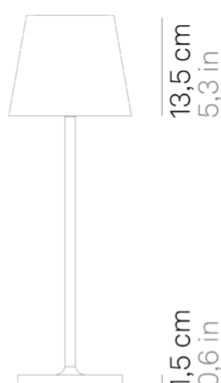

## Poldina L desk \_Table

Poldina L desk is a rechargeable battery-powered cordless table lamp. A "touch" control on the head allows switching on/off, dimming, and selecting the color temperature of the light (2200 K, 2700 K or 3000 K). It is suitable for both indoor and outdoor use. An electronic control system monitors the remaining autonomy and ensures a constant luminous flux until the battery runs out. Recharging is therefore optimized and always properly done. The lamp comes with a contact charging base; the battery charger is included.

Ø 16,5 cm  
Ø 6,5 in

14 x 14 cm  
5,5 x 5,5 in

LED sostituibile da utente

dimmable

IP54

LD0395

	White	B3		R3
	Dark gray	N3		

DESIGN IN ITALY BY ZAFFERANO SRL, China

### LD0340RA

6 cm •135 cm •45 cm •55 W  
•IP20 • 100-240V• 50/60 Hz

■ Black

### LD0395RB

135 cm •135 cm •11 cm •IP20  
• 100-240V• 50/60 Hz

■ Black