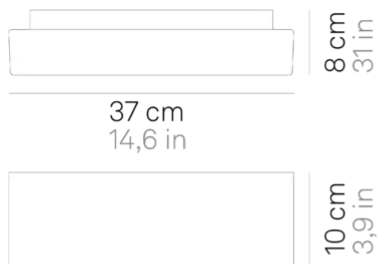

Stand _wall

Wall-ceiling lamp with diffuser in mouthblown, satin-finish opal triplex glass; matt white painted metal frame. The product is suitable for indoor use only.

SORGENTE sostituibile da utente

IP20

LL3001

DESIGN IN ITALY BY ZAFFERANO SRL, China

Zafferano SRL - Viale dell'Industria, 26 31055 Quinto di Treviso
- Italy www.zafferanoitalia.com

Stand _wall

Lighting specifications

source	SORGENTE sostituibile da utente
type	LAMPADINA E27
total power	2x28 W
motion sensor	NO