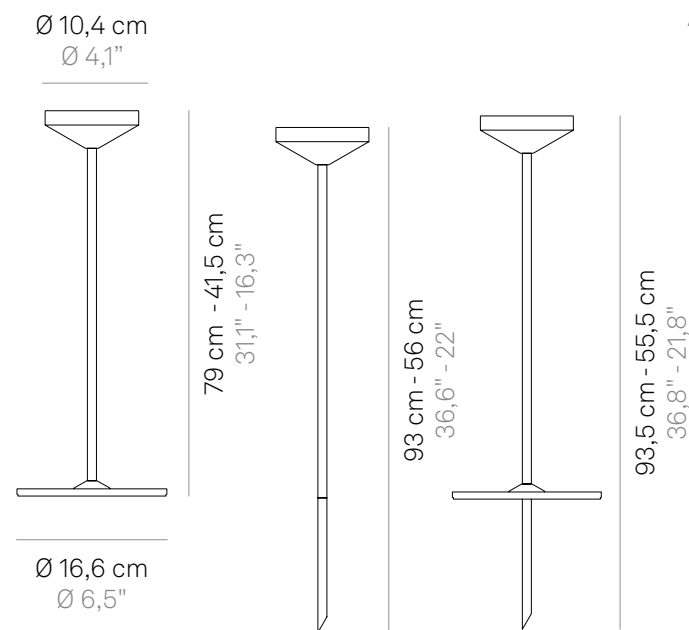

A floor stand that turns Pina (page 76) into a floor lamp or a lamp with peg. The lower end of the stand can be mounted in three different configurations: with the base only; with the peg only; with both peg and base, to increase the stability of the stand. Pina lamp fits exactly in the upper part of the stand, without hooking for easy removal. This floor stand does not provide a charging function.

Pina table lamp black + Floor stand black
→ LD0650D3 + LD0651D3

Dati tecnici

Technical data

Corpo in alluminio verniciato
Painted aluminium fixture

Componenti inclusi
Components included

- 1 x Base d'appoggio per lampada
1 x Housing for lamp 
- 1 x Base 
- 1 x Picchetto
1 x Peg 
- 2 x Stelo
2 x Stem 
- Kit di assemblaggio
Assembling kit 