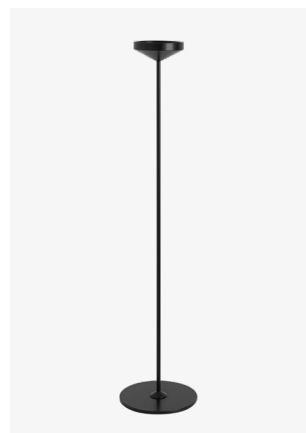

Pina table lamp white + Floor stand white
→ **LD0650B3 + LD0651B3**