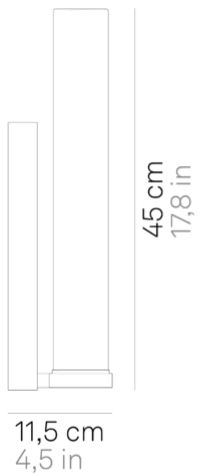

Stick 65 _wall

Wall, wall-ceiling and suspension lamps with diffuser in mouth-blown, satin-finish opal triplex glass; chromed or matt white painted metal frame. The collection is suitable for indoor use only; the IP44 rating makes Stick 65 ideal for bathrooms and installation above mirrors. The suspension version of Stick is designed also for modular use.

Lighting specifications

source	LED sostituibile da tecnico
type	SMD
total power	180 W
power LED	160 W
color temperature	3000 K
lumen lamp	1295 lm
lumen LED	1624 lm
beam angle	360°
CRI	> 90
class	F
motion sensor	NO