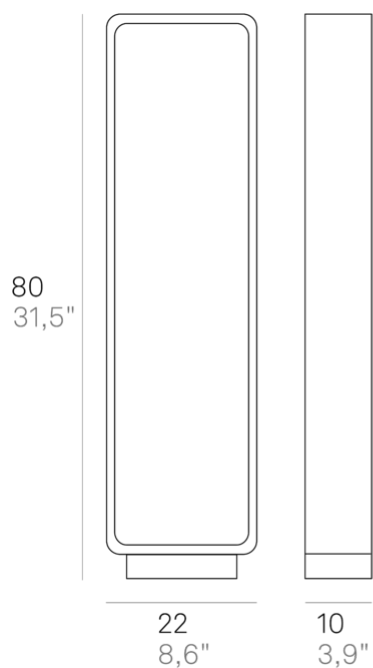

Stola _bollard

Floor lamps with a matt white, dark grey or corten painted die-cast aluminium frame and a polycarbonate diffuser. The high IP rating (IP54 and IP65) makes the lamps ideal for indoor and outdoor use.

Lighting specifications

source	LED
type	COB
total power	11 W
power LED	9.5 W
color temperature	3000 K
lumen lamp	650 lm
lumen LED	1077 lm
beam angle	52°
CRI	> 80
source class	E
motion sensor	NO

Electrical specifications