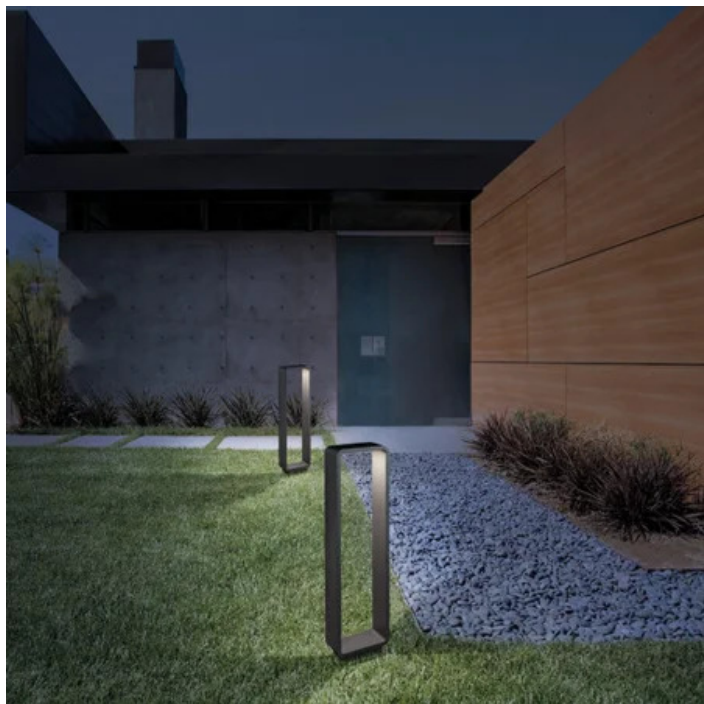

Stola _bollard

Floor lamps with a matt white, dark grey or corten painted die-cast aluminium frame and a polycarbonate diffuser. The high IP rating (IP54 and IP65) makes the lamps ideal for indoor and outdoor use.