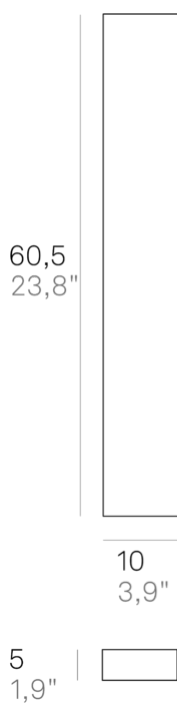

Slat _bollard

Wall and floor lamps with a matt white, dark grey or corten painted die-cast aluminium frame and a satin finish polycarbonate diffuser. The high IP rating (IP54 and IP65) makes the lamps ideal for indoor and outdoor use.

Slat _bollard

Lighting specifications

source	LED sostituibile da tecnico
type	SMD
total power	8 W
power LED	8 W
color temperature	3000 K
lumen lamp	536 lm
lumen LED	986 lm
beam angle	98°
CRI	> 80
class	E
motion sensor	NO