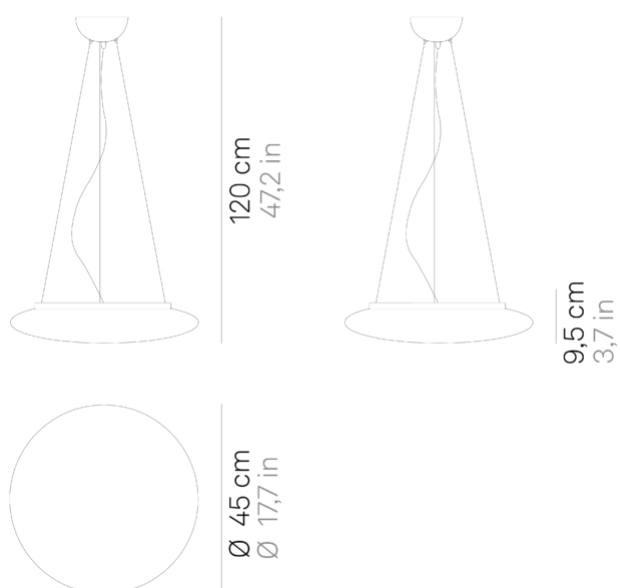

LED

dimmable

IP20

LD113333

B

DESIGN IN ITALY BY ZAFFERANO SRL, MADE IN PRC

Zafferano SRL - Viale dell'Industria, 26 31055 Quinto di Treviso - Italy www.zafferanoitalia.com