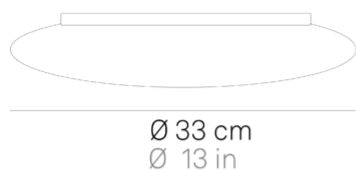

Mentos _wall-ceiling

Wall-ceiling and suspension lamps with diffuser in mouth-blown, satin-finish opal triplex glass; matt white painted metal frame. The Mentos collection features a special magnet fixing system for the glass component: this system simplifies and speeds up the installation and is highly practical when standard maintenance is required. The product is suitable for indoor use only.

11 cm
4,3 in

Ø 33 cm
Ø 13 in

Ø 55 cm
Ø 21,6 in

LED sostituibile da utente

dimmable

IP20

LD110473

B

DESIGN IN ITALY BY ZAFFERANO SRL, China

Zafferano SRL - Viale dell'Industria, 26 31055 Quinto di Treviso
- Italy www.zafferanoitalia.com

Mentos _wall-ceiling

Lighting specifications

source	LED sostituibile da utente
type	SMD
total power	29 W
power LED	24 W
color temperature	3000 K
lumen lamp	2070 lm
lumen LED	3000 lm
beam angle	116°
CRI	> 90
class	E
dimmer	WI-FI
motion sensor	NO