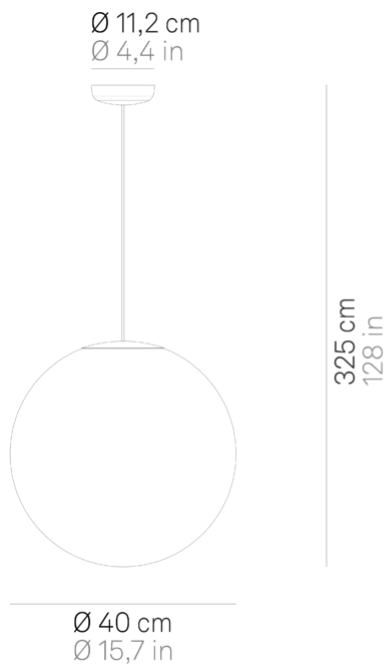

Sferis _suspension

Suspension lamp with diffuser in mouth-blown satin-finish opal glass, available in five different sizes. The versions with diameter 25, 30, 40 and 50 cm have been redesigned with an opal polycarbonate cover, which simplifies the line of the diffuser, making it more refined and minimalist, and ensures 360-degree light diffusion. The lamp is also designed for modular use. Suitable for indoor use only.

IP20

LL7140

DESIGN IN ITALY BY ZAFFERANO SRL, China

Zafferano SRL - Viale dell'Industria, 26 31055 Quinto di Treviso
- Italy www.zafferanoitalia.com

Sferis _suspension

Lighting specifications

type	LAMPADINA E27
total power	1x105 HS W
motion sensor	NO