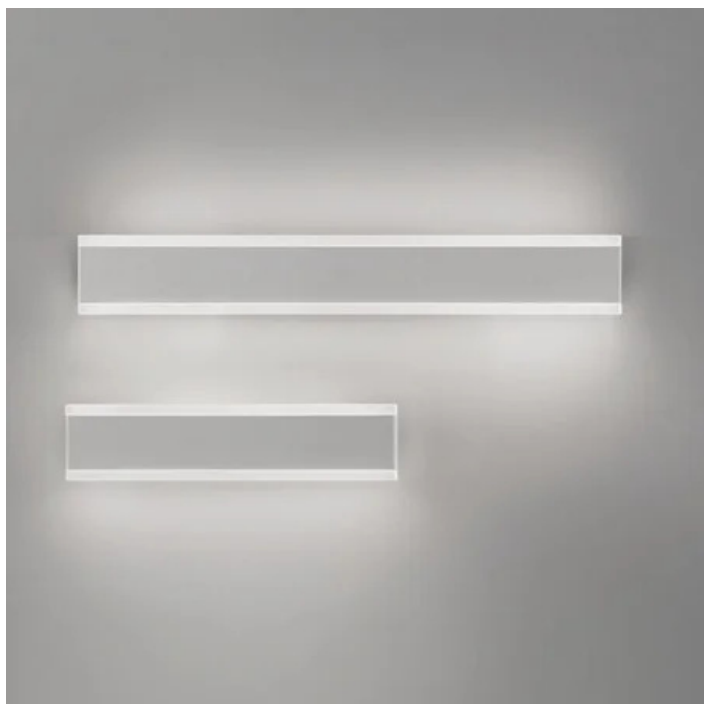

## Riga \_wall-ceiling

Wall-ceiling and suspension lamps with a matt white or dark grey painted aluminium frame and a satin-finish polycarbonate diffuser. The suspension lamp is suitable for indoor use only; the wall-ceiling lamp has a high IP rating (IP54) that makes it ideal for indoor and outdoor use.

4 cm  
1,6 in

50,5 cm  
19,8 in

LED non sostituibile

dimmable

IP54

LD0109

White

B3

## Lighting specifications

---

source	LED non sostituibile
type	SMD
total power	2x135 W
power LED	2x130 W
color temperature	3000 K
lumen lamp	2x630 lm
lumen LED	2x1090 lm
beam angle	120°
CRI	> 90
class	G
dimmer	TRIAC
motion sensor	NO