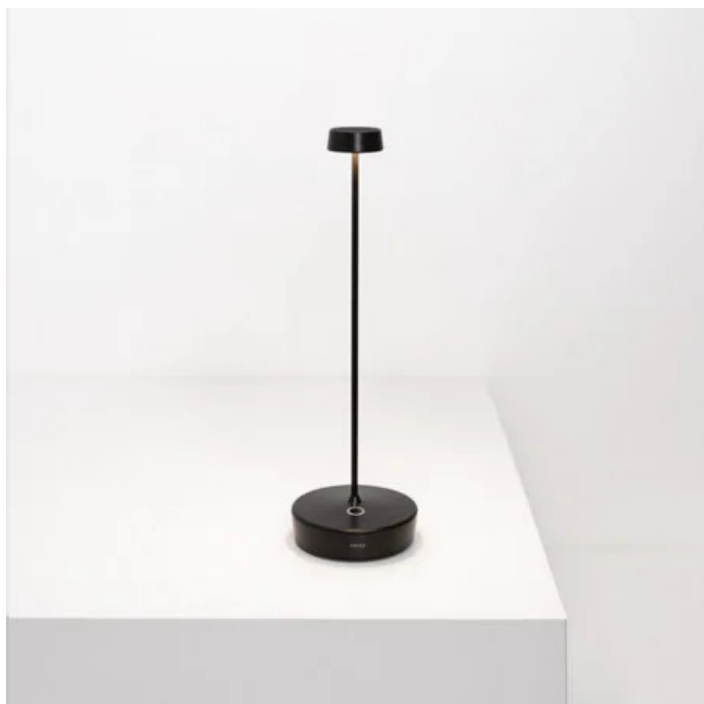

# Swap \_Table lamp

Swap is a rechargeable battery-powered cordless table lamp. A "touch" control on the base allows switching on/off; the current version allows also dimming (4-step: 100%, 60%, 30%, 6%) and selecting the color temperature of the light to 2200 K, 2700 K or 3000 K. The new Swap is also smaller (29 cm / 11,4 in). It is suitable for both indoor and outdoor use. An electronic control system monitors the remaining autonomy and ensures a constant luminous flux until the battery runs out. Recharging is therefore optimized and always properly done. Swap can be customized with glass, ceramic, or fabric lampshades, to be purchased separately. The lamp comes with a contact charging base; battery charger not included.

Ø 4,9 cm  
Ø 1,9 in

Ø 10 cm  
Ø 3,9 in

1,4 cm  
0,6 in

2,8 cm  
1,1 in

LED

dimmable

IP65