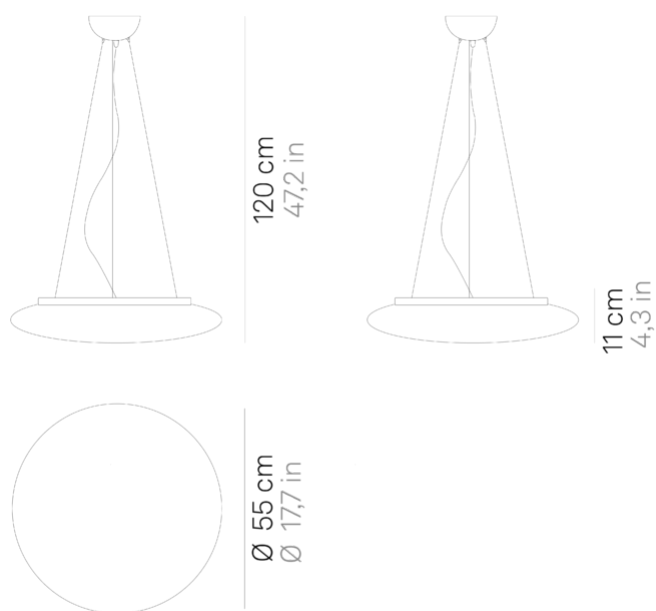

LED dimmable IP20

LD114443

B

DESIGN IN ITALY BY ZAFFERANO SRL, MADE IN PRC

Zafferano SRL - Viale dell'Industria, 26 31055 Quinto di Treviso - Italy www.zafferanoitalia.com