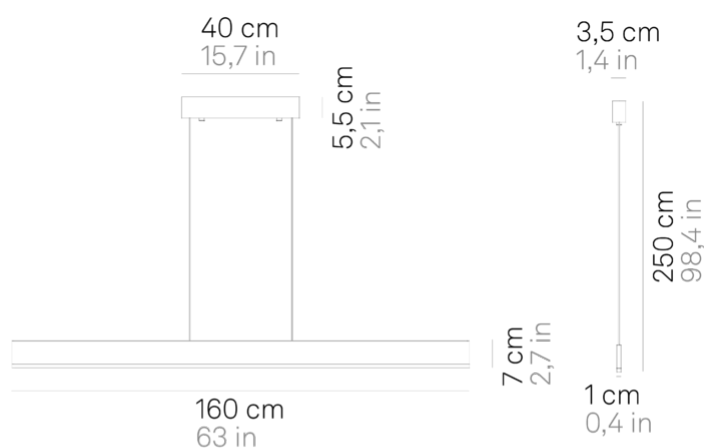

# Riga \_suspension

Wall-ceiling and suspension lamps with a matt white or dark grey painted aluminium frame and a satin-finish polycarbonate diffuser. The suspension lamp is suitable for indoor use only; the wall-ceiling lamp has a high IP rating (IP54) that makes it ideal for indoor and outdoor use.

## Lighting specifications

---

|                   |                      |
|-------------------|----------------------|
| source            | LED non sostituibile |
| type              | SMD                  |
| total power       | 560 W                |
| power LED         | 432 W                |
| color temperature | 3000 K               |
| lumen lamp        | 2510 lm              |
| lumen LED         | 4134 lm              |
| beam angle        | 95°                  |
| CRI               | > 90                 |
| class             | F                    |
| dimmer            | TRIAC                |
| motion sensor     | NO                   |