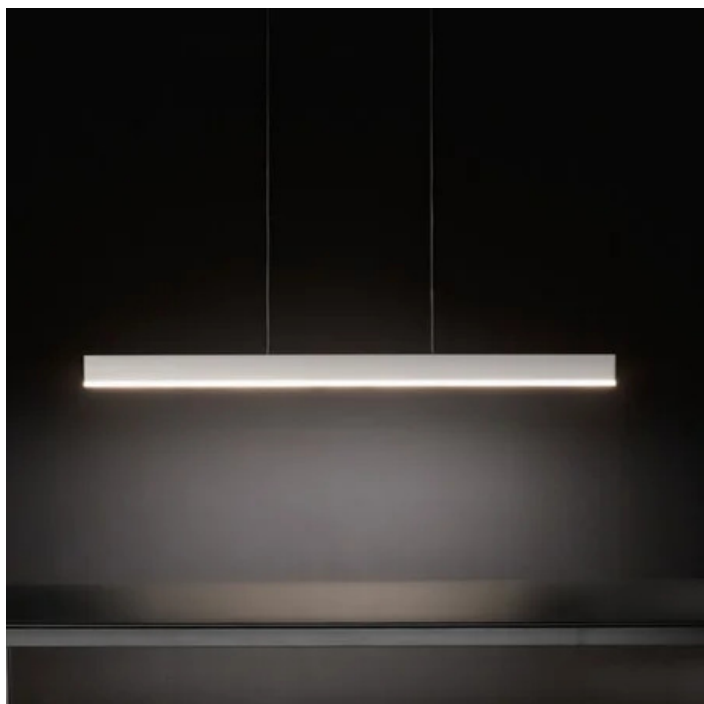

# Riga \_suspension

Wall-ceiling and suspension lamps with a matt white or dark grey painted aluminium frame and a satin-finish polycarbonate diffuser. The suspension lamp is suitable for indoor use only; the wall-ceiling lamp has a high IP rating (IP54) that makes it ideal for indoor and outdoor use.