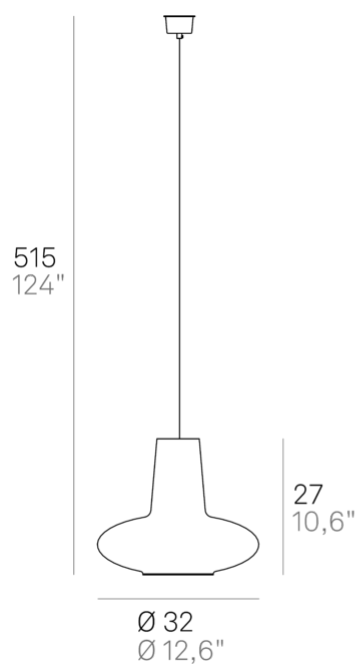

Giulietta _suspension

Suspension lamps with diffuser made of mouth-blown glass, handcrafted with "balloton" relief finish, in two shapes and in various colors. Grey painted metal frame, grey fabric cables. Romeo e Giulietta is a customizable product, both in colors and finishes, designed also for modular use.

E27 IP20

LGL31

01	04
05	09
20	

DESIGN IN ITALY BY ZAFFERANO SRL, MADE IN PRC

Zafferano SRL - Viale dell'Industria, 26 31055 Quinto di Treviso - Italy www.zafferanoitalia.com

Giulietta _suspension

Lighting specifications