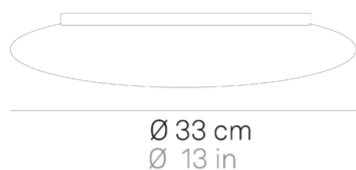

Mentos _wall-ceiling

Wall-ceiling and suspension lamps with diffuser in mouth-blown, satin-finish opal triplex glass; matt white painted metal frame. The Mentos collection features a special magnet fixing system for the glass component: this system simplifies and speeds up the installation and is highly practical when standard maintenance is required. The product is suitable for indoor use only.

11 cm
4,3 in

Ø 33 cm
Ø 13 in

Ø 55 cm
Ø 21,6 in

LED sostituibile da utente

not dimmable

IP20

LD110443

B

DESIGN IN ITALY BY ZAFFERANO SRL, China

Zafferano SRL - Viale dell'Industria, 26 31055 Quinto di Treviso
- Italy www.zafferanoitalia.com

Mentos _wall-ceiling

Lighting specifications

source	LED sostituibile da utente
type	SMD
total power	50 - 290 W
power LED	24 W
color temperature	3000 K
lumen lamp	200 - 2070 lm
lumen LED	3000 lm
beam angle	116°
CRI	> 90
class	E
motion sensor	NO