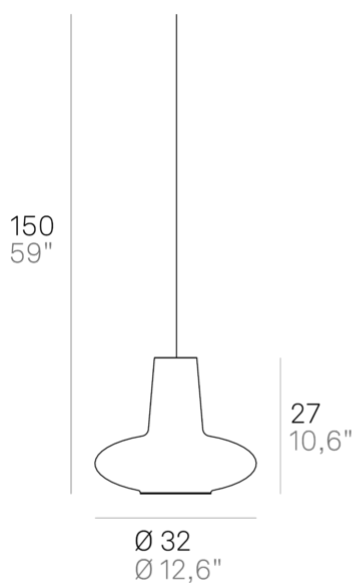

## Giulietta \_suspension

Suspension lamps with diffuser made of mouth-blown glass, handcrafted with "balloton" relief finish, in two shapes and in various colors. Grey painted metal frame, grey fabric cables. Romeo e Giulietta is a customizable product, both in colors and finishes, designed also for modular use.