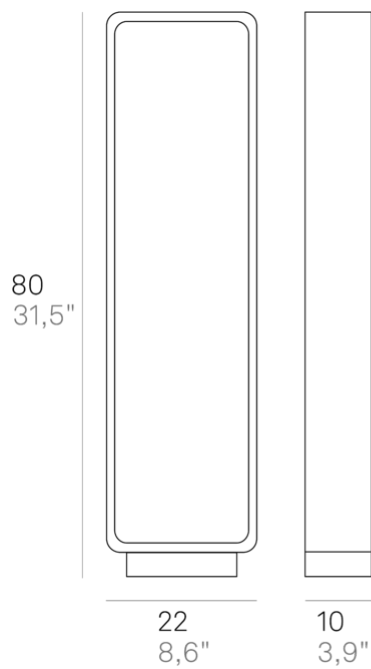

Stola _bollard

Floor lamps with a matt white, dark grey or corten painted die-cast aluminium frame and a polycarbonate diffuser. The high IP rating (IP54 and IP65) makes the lamps ideal for indoor and outdoor use.