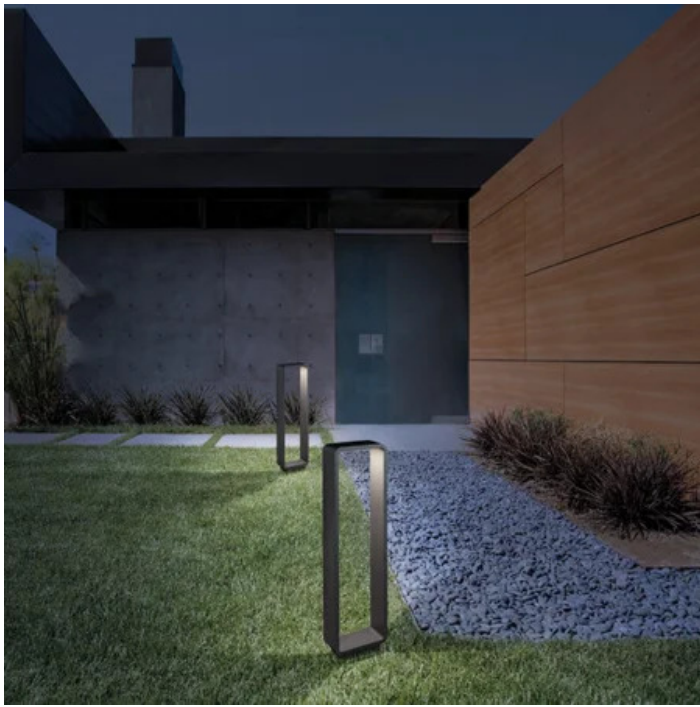

Stola _bollard

Floor lamps with a matt white, dark grey or corten painted die-cast aluminium frame and a polycarbonate diffuser. The high IP rating (IP54 and IP65) makes the lamps ideal for indoor and outdoor use.