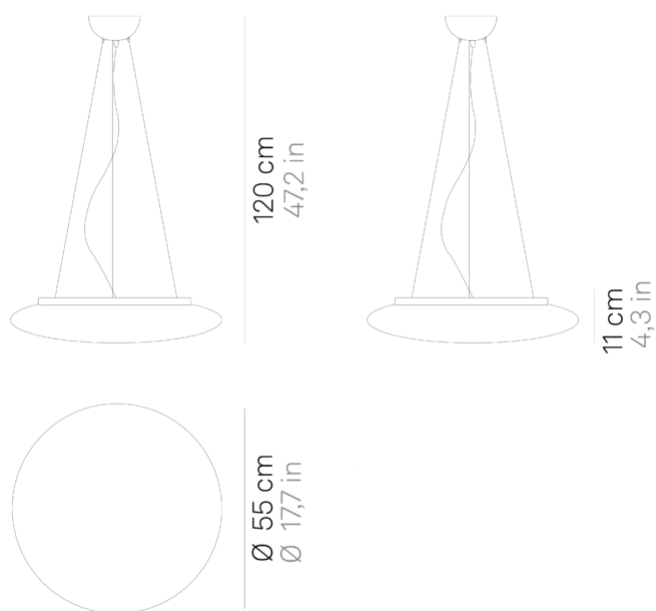

## Mentos \_suspension

Wall-ceiling and suspension lamps with diffuser in mouth-blown, satin-finish opal triplex glass; matt white painted metal frame. The Mentos collection features a special magnet fixing system for the glass component: this system simplifies and speeds up the installation and is highly practical when standard maintenance is required. The product is suitable for indoor use only.

## Lighting specifications

---

source	LED sostituibile da utente
type	SMD
total power	290 W
power LED	24 W
color temperature	3000 K
lumen lamp	2070 lm
lumen LED	3000 lm
beam angle	116°
CRI	> 90
class	E
dimmer	DALI
motion sensor	NO