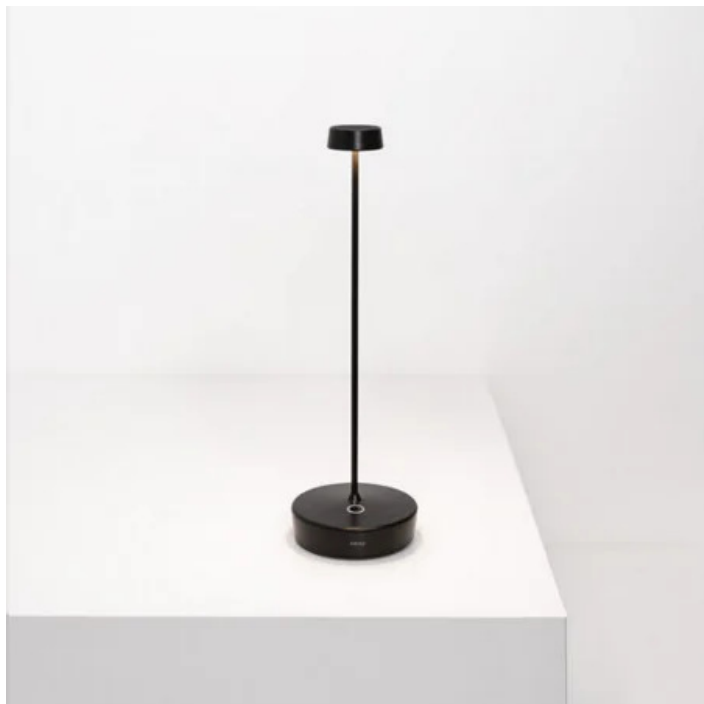

Swap _Table lamp

Swap is a rechargeable battery-powered cordless table lamp. A "touch" control on the base allows switching on/off; the current version allows also dimming (4-step: 100%, 60%, 30%, 6%) and selecting the color temperature of the light to 2200 K, 2700 K or 3000 K. The new Swap is also smaller (29 cm / 11,4 in). It is suitable for both indoor and outdoor use. An electronic control system monitors the remaining autonomy and ensures a constant luminous flux until the battery runs out. Recharging is therefore optimized and always properly done. Swap can be customized with glass, ceramic, or fabric lampshades, to be purchased separately. The lamp comes with a contact charging base; battery charger not included.

Ø 4,9 cm
Ø 1,9 in

Ø 10 cm
Ø 3,9 in

1,4 cm
0,6 in

2,8 cm
1,1 in

LED dimmable IP65

LD2130

	Opaque white	B3		Black	N3
	Opaque gold	O3		Corten	R3
	Titanium	T3		Bronze	W3

DESIGN IN ITALY BY ZAFFERANO SRL, MADE IN PRC

White

LD0350RP

33 cm • 51 cm • 5.8 cm • 2.0 W
• IP20 • 100-240V • 50/60 Hz

Black

LD0300UC

4.4 cm • 4.4 cm • 3.6 cm • IP20
• 100-240V • 50/60 Hz

Black

LD1030RB

Ø 7.5 cm • 1.3 cm • IP20
• 5Vdc max.2A • 50/60 Hz

Black