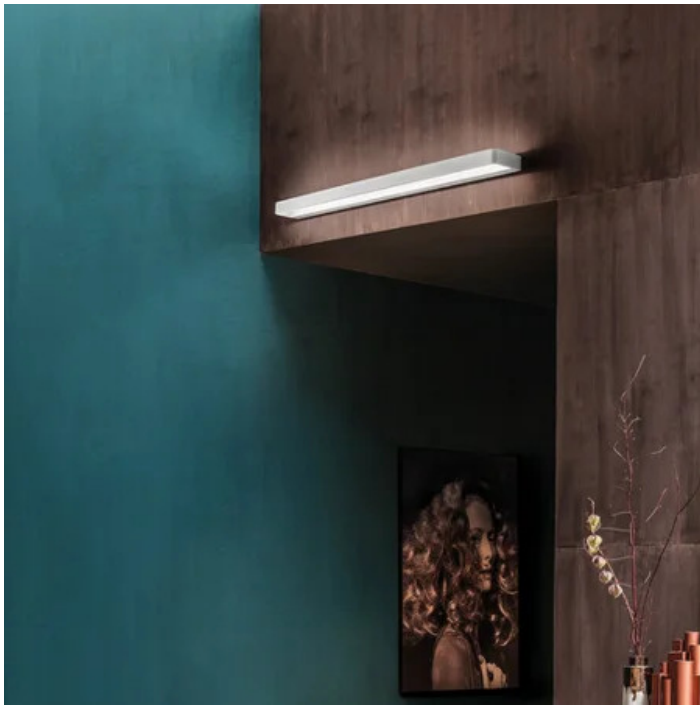

## Stripe \_wall

Wall lamps with a matt white painted die-cast aluminium frame, and a satin-finish opaline polycarbonate diffuser. The Stripe Magneto collection has a special system for fixing the lamp fixture to the support bracket, that simplifies and speeds up the installation. The product is suitable for indoor use only.

## Lighting specifications

---

source	LED
type	SMD
total power	6.5 W
power LED	5.0 W
color temperature	3000 K
lumen lamp	445 lm
lumen LED	688 lm
beam angle	98°
CRI	> 90
source class	E
motion sensor	NO