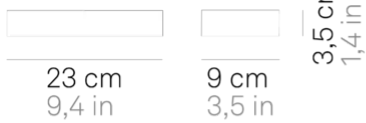

## Stripe \_wall

Wall lamps with a matt white painted die-cast aluminium frame, and a satin-finish opaline polycarbonate diffuser. The Stripe Magneto collection has a special system for fixing the lamp fixture to the support bracket, that simplifies and speeds up the installation. The product is suitable for indoor use only.

## Lighting specifications

---

source	LED
type	SMD
total power	6.5 W
power LED	5.0 W
color temperature	3000 K
lumen lamp	445 lm
lumen LED	688 lm
beam angle	98°
CRI	> 90
source class	E
motion sensor	NO