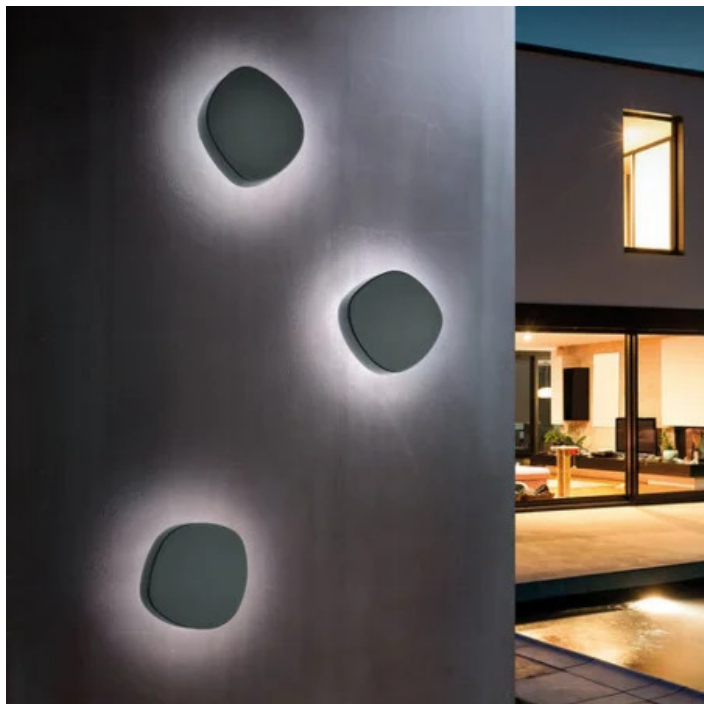

Ciottolo _wall

Wall and floor lamps with a dark grey or corten painted die-cast aluminium frame and a satinfinish opaline polycarbonate diffuser. The high IP rating (IP54) makes the lamps ideal for indoor and outdoor use.

Ø 13,3 cm
Ø 5,2 in

Ø 4,9 cm
Ø 1,9 in

Ø 6 cm
Ø 2,4 in

LED non sostituibile

not dimmable

IP54

LD0480

Dark gray