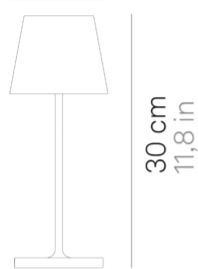

Poldina mini _Table

Poldina mini is a rechargeable battery-powered cordless table lamp. A "touch" control on the head allows switching on/off, dimming, and selecting the color temperature of the light (2200 K, 2700 K or 3000 K). It is suitable for both indoor and outdoor use (except gold, silver, and copper finishes). An electronic control system monitors the remaining autonomy and ensures a constant luminous flux until the battery runs out. Recharging is therefore optimized and always properly done. Poldina comes with a contact charging base; the battery charger is included. The lamp can be customized with a ceramic cover, to be purchased separately

Ø 11 cm
Ø 4,3 in

30 cm
11,8 in

10 x 10 cm
3,9 x 3,9 in

8,8 cm
3,4 in

1 cm
0,4 in

LED sostituibile da utente

dimmable

IP65

ACCESSORIES

LD0340RA

6 cm • 135 cm • 45 cm • 22 W
• IP20 • 100-240V • 50/60 Hz

■ Black

LD0350RB

94 cm • 94 cm • IP20 • 100-240V
• 50/60 Hz

■ Black

LD0350RP

33 cm • 51 cm • 58 cm • 22 W
• IP20 • 100-240V • 50/60 Hz

■ Black

LD0350

∅ 13 cm • 10 cm • 50/60 Hz

||| Green stripes 00

||| Blue stripes 02

••• Light blue fish 04

09