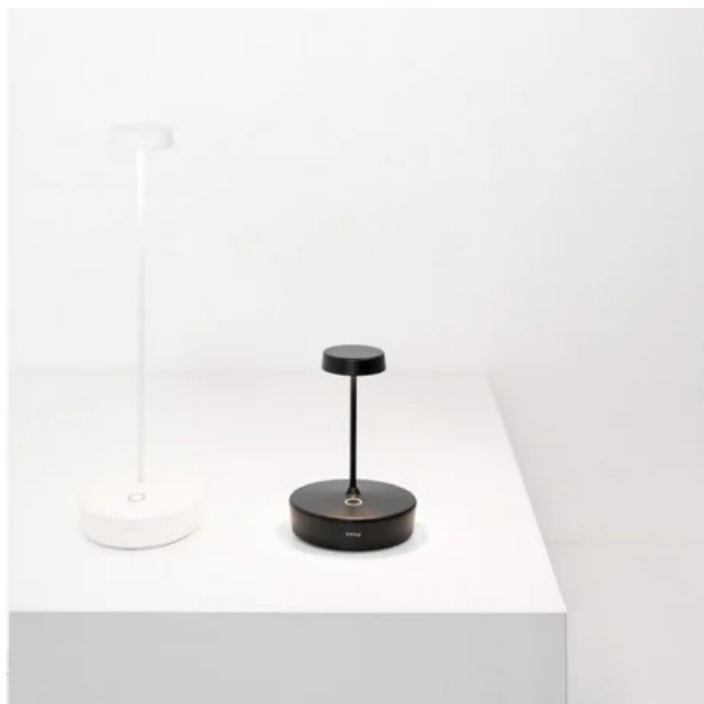

Swap mini _Table

Swap mini is a rechargeable battery-powered cordless table lamp. A "touch" control on the base allows switching on/off and dimming. It is suitable for both indoor and outdoor use (except gold and silver finishes). An electronic control system monitors the remaining autonomy and ensures a constant luminous flux until the battery runs out. Recharging is therefore optimized and always properly done. The lamp comes with a contact charging base; the battery charger is not included. Swap mini can be customized choosing from a range of ceramic lampshades, to be purchased separately

Ø 4,9 cm
Ø 1,9 in

14,8 cm
5,8 in

1,4 cm
0,6 in
2,8 cm
1,1 in

Ø 10 cm
Ø 3,9 in

LED non sostituibile

dimmable

IP65

LD1011

Swap mini _Table

Lighting specifications

source	LED non sostituibile
type	SMD
total power	20 W
power LED	1.4 W
color temperature	2700 K
lumen lamp	183 lm
lumen LED	267 lm
beam angle	100°
CRI	> 90
class	C
dimmer	TOUCH DIMMER
motion sensor	NO

■ Black

LD0350RP

33 cm • 51 cm • 5.8 cm • 20 W
• IP20 • 100-240V • 50/60 Hz

■ Black

LD1011

∅ 8.5 cm • 4 cm • 50/60 Hz

	Green dots	05
	Light blue dots	07
	White with Black reagent	01
	Sand - Light blue	03
	Black dots	09