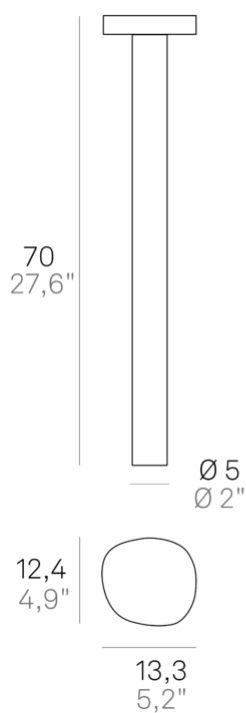

Ciottolo _bollard

Wall and floor lamps with a dark grey or corten painted die-cast aluminium frame and a satinfinish opaline polycarbonate diffuser. The high IP rating (IP54) makes the lamps ideal for indoor and outdoor use.

Ciottolo _bollard

Lighting specifications

source	LED non sostituibile
type	SMD
total power	70 W
power LED	70 W
color temperature	3000 K
lumen lamp	300 lm
lumen LED	890 lm
beam angle	90°
CRI	> 80
class	E
motion sensor	NO