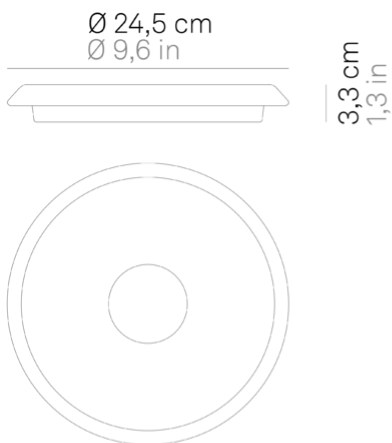

# Pina \_Tray

Ceramic tray with a concave center that houses the base of Pina. The close partnership with a historic factory in Civita Castellana - a village near Rome, where the art of ceramics has been practiced since the 10th century BC - allows Zafferano to rely on the exclusive production of made in Italy artifacts, which are handpainted according to Zafferano design.

## LD0652

|   |                   |    |   |                  |    |
|---|-------------------|----|---|------------------|----|
| ■ | White - Black     | 01 | ■ | Navy blue - Blue | 02 |
| ■ | Sand - Light blue | 03 |   |                  |    |