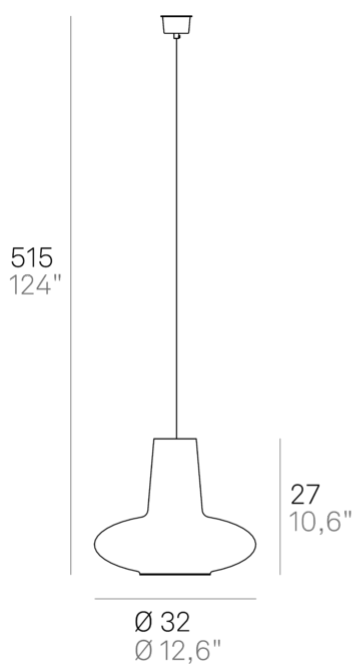

Giulietta _suspension

Suspension lamps with diffuser made of mouth-blown glass, handcrafted with "balloton" relief finish, in two shapes and in various colors. Grey painted metal frame, grey fabric cables. Romeo e Giulietta is a customizable product, both in colors and finishes, designed also for modular use.