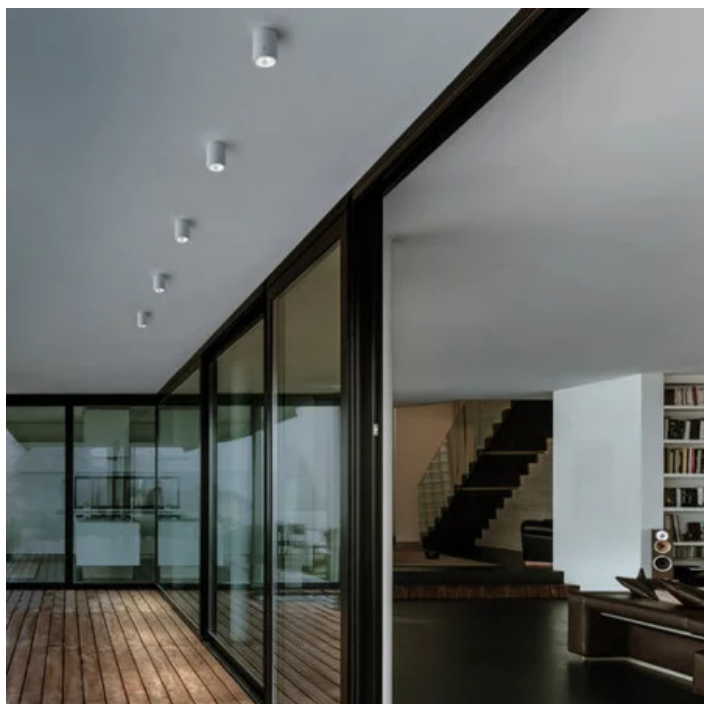

Sole _ceiling

Wall and ceiling lamps with a matt white, dark grey or corten painted die-cast aluminium frame and a clear polycarbonate diffuser. The high IP rating (IP54) makes the lamps ideal for indoor and outdoor use.