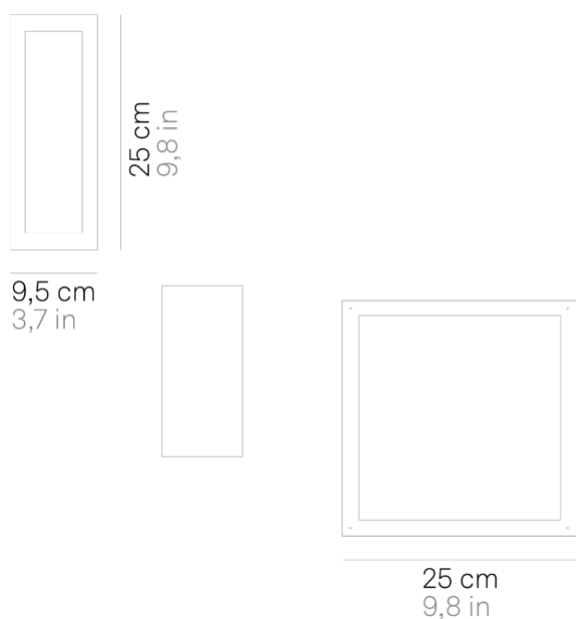

## Home \_wall-ceiling

Wall-ceiling and floor lamps with a matt white, dark grey or corten painted die-cast aluminium frame, a satin-finish white cast glass (wall-ceiling) or transparent polycarbonate (floor) diffuser. The high IP rating (IP54) makes the lamps ideal for indoor and outdoor use.

## Lighting specifications

---

source	LED sostituibile da tecnico
type	SMD
total power	20 W
power LED	194 W
color temperature	3000 K
lumen lamp	1060 lm
lumen LED	2926 lm
beam angle	122°
CRI	> 80
class	D
motion sensor	NO