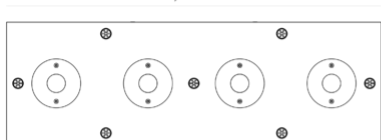

Wall-ceiling lamps with diffuser in handcrafted plate glass, available in two shapes: square and round.

The diffuser is available in various colors: transparent, amber, amethyst, and grey for the square lamp; with the addition of light blue for the round lamp.

The frame is made of white painted metal with chrome details.

These new versions have been redesigned with a dimmable LED light source, which not only increases the wattage and luminous efficiency but also ensures they comply with the minimum requirements of the Ecodesign Regulation.

Each product is provided with accessory lenses to increase the aperture of the light beam.

Mariposa is designed for modular use and can be customized in colors and finishes. Suitable for indoor use only.

Wall-ceiling lamps.

The diffuser is available in various colors: transparent, amber, amethyst, and grey for the square lamp; with the addition of light blue for the round lamp.

The frame is made of white painted metal with chrome details.

These new versions have been redesigned with a dimmable LED light source, which not only increases the wattage and luminous efficiency but also ensures they comply with the minimum requirements of the Ecodesign Regulation.

Each product is provided with accessory lenses to increase the aperture of the light beam.

Mariposa is designed for modular use and can be customized in colors and finishes. Suitable for indoor use only.

49 cm
19,3 in

16 cm
6,3 in

LED IP20

LMR0400

Matte white