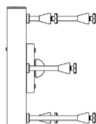

49 cm
19,3 in

16 cm
6,3 in

LED IP20

LMR0400

Matte white

11,5 cm
4,5 in

DESIGN IN ITALY BY ZAFFERANO SRL, MADE IN PRC

Zafferano SRL - Viale dell'Industria, 26 31055 Quinto di Treviso - Italy www.zafferanoitalia.com