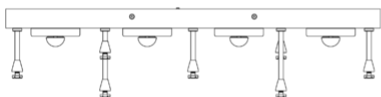

49 cm
19,3 in

16 cm
6,3 in

LED IP20

LMR0400

Matte white

11,5 cm
4,5 in

DESIGN IN ITALY BY ZAFFERANO SRL, MADE IN PRC

Zafferano SRL - Viale dell'Industria, 26 31055 Quinto di Treviso - Italy www.zafferanoitalia.com