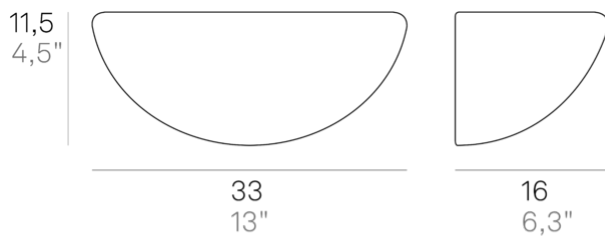

Spicchio _wall

Wall lamp with diffuser in mouth-blown, satinfinish opal triplex glass; matt white painted metal frame with chromed details.
The product is suitable for indoor use only.

SORGENTE sostituibile da utente