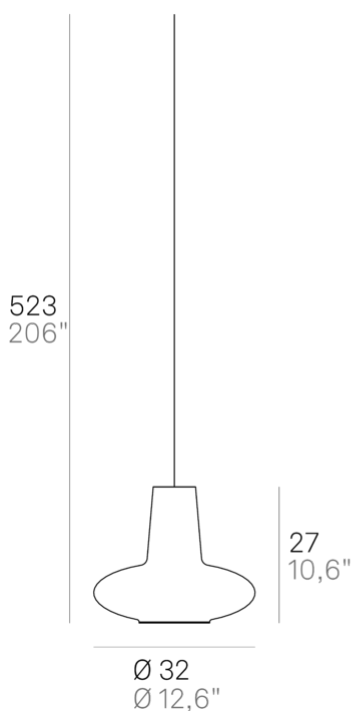

Giulietta _suspension

Suspension lamps with diffuser made of mouth-blown glass, handcrafted with "balloton" relief finish, in two shapes and in various colors. Grey painted metal frame, grey fabric cables. Romeo e Giulietta is a customizable product, both in colors and finishes, designed also for modular use.