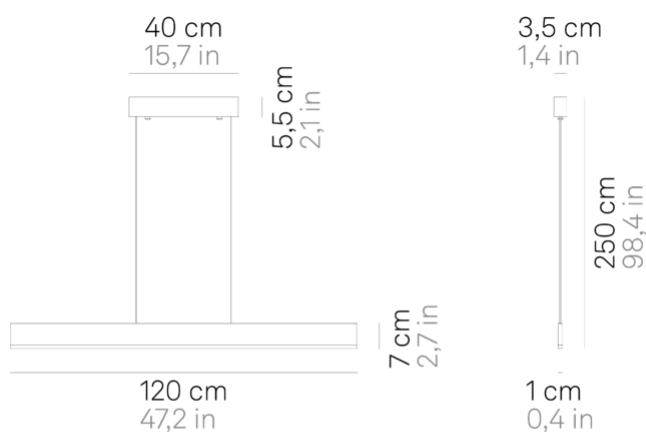

# Riga \_suspension

Wall-ceiling and suspension lamps with a matt white or dark grey painted aluminium frame and a satin-finish polycarbonate diffuser. The suspension lamp is suitable for indoor use only; the wall-ceiling lamp has a high IP rating (IP54) that makes it ideal for indoor and outdoor use.

## Lighting specifications

---

source	LED
type	SMD
total power	40 W
power LED	32.4 W
color temperature	3000 K
lumen lamp	1890 lm
lumen LED	3551 lm
beam angle	95°
CRI	> 90
source class	F
dimmer	TRIAC
motion sensor	NO