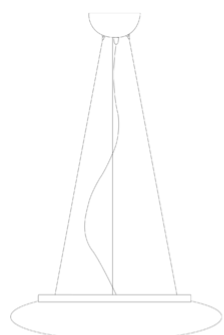

Mentos _suspension

Wall-ceiling and suspension lamps with diffuser in mouth-blown, satin-finish opal triplex glass; matt white painted metal frame.

The Mentos

collection features a special magnet fixing system for the glass component: this system simplifies and speeds up the installation and is highly practical when standard maintenance is required.

The product is suitable for indoor use only.

120 cm
47,2 in

11 cm
4,3 in

Ø 55 cm
Ø 17,7 in

LED

dimmable

IP20

LD114433

B

DESIGN IN ITALY BY ZAFFERANO SRL, MADE IN PRC

Zafferano SRL - Viale dell'Industria, 26 31055 Quinto di Treviso - Italy www.zafferanoitalia.com

Mentos _suspension

Lighting specifications

source	LED
type	SMD
total power	29.0 W
power LED	24 W
color temperature	3000 K
lumen lamp	2070 lm
lumen LED	3000 lm
beam angle	116°
CRI	> 90
source class	E
dimmer	TRIAC
motion sensor	NO