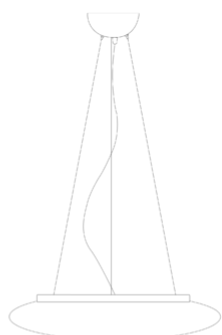

Mentos _suspension

Wall-ceiling and suspension lamps with diffuser in mouth-blown, satin-finish opal triplex glass; matt white painted metal frame.

The Mentos

collection features a special magnet fixing system for the glass component: this system simplifies and speeds up the installation and is highly practical when standard maintenance is required.

The product is suitable for indoor use only.

120 cm
47,2 in

11 cm
4,3 in

Ø 55 cm
Ø 17,7 in

LED

dimmable

IP20

LD114433

B

DESIGN IN ITALY BY ZAFFERANO SRL, MADE IN PRC

Zafferano SRL - Viale dell'Industria, 26 31055 Quinto di Treviso - Italy www.zafferanoitalia.com

Mentos _suspension

Lighting specifications

source	LED
type	SMD
total power	29.0 W
power LED	24 W
color temperature	3000 K
lumen lamp	2070 lm
lumen LED	3000 lm
beam angle	116°
CRI	> 90
source class	E
dimmer	TRIAC
motion sensor	NO