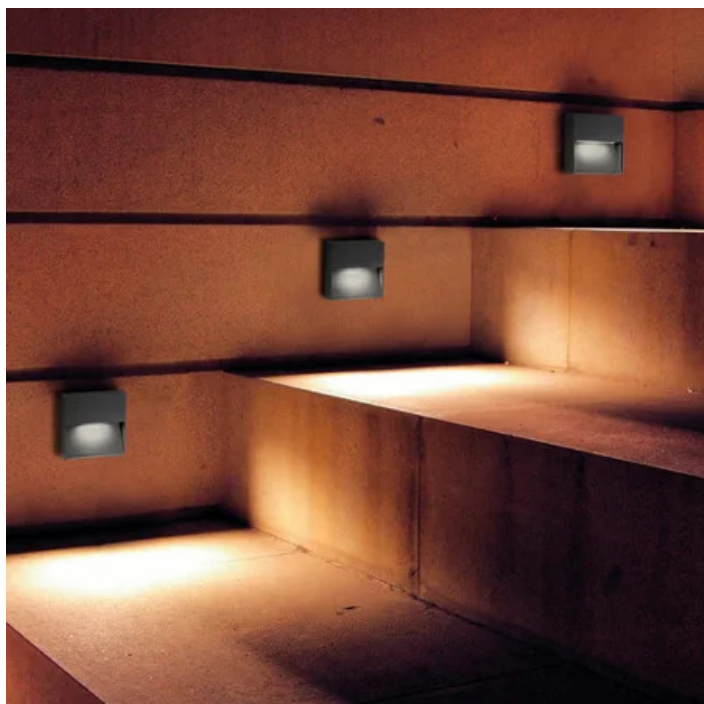

Bottom _wall

Wall lamps with a matt white or dark grey painted die-cast aluminium frame and a satin finish polycarbonate diffuser. The high IP rating (IP54) makes the lamps ideal for indoor and outdoor use.

Bottom _wall

Lighting specifications

source	LED
type	SMD
total power	4.5 W
power LED	4.0 W
color temperature	3000 K
lumen lamp	145 lm
lumen LED	392 lm
beam angle	50°
CRI	> 80
source class	F
motion sensor	NO