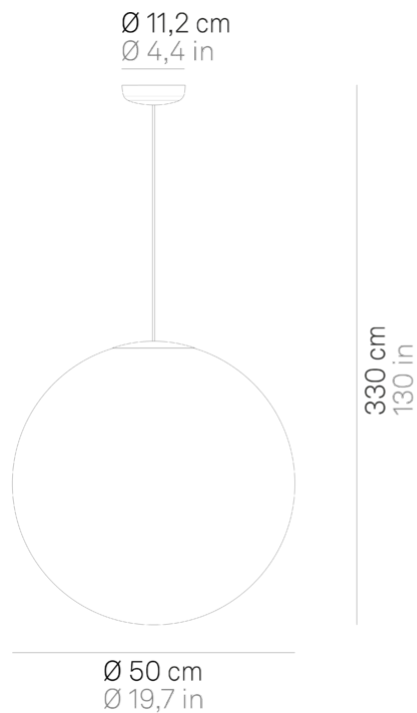

Sferis _suspension

Suspension lamp with diffuser in mouth-blown satin-finish opal glass, available in five different sizes. The versions with diameter 25, 30, 40 and 50 cm have been redesigned with an opal polycarbonate cover, which simplifies the line of the diffuser, making it more refined and minimalist, and ensures 360-degree light diffusion. The lamp is also designed for modular use. Suitable for indoor use only.

IP20

LL7150

DESIGN IN ITALY BY ZAFFERANO SRL, China

Zafferano SRL - Viale dell'Industria, 26 31055 Quinto di Treviso
- Italy www.zafferanoitalia.com

Sferis _suspension

Lighting specifications

type	LAMPADINA E27
total power	1x105 HS W
motion sensor	NO