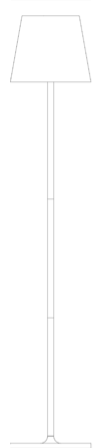

Poldina XXL _Floor

Poldina XXL is a rechargeable battery-powered cordless floor and table lamp. A "touch" control on the upper part of the stem allows switching on/off, dimming, and selecting the color temperature of the light (2700 K or 3000 K). It is suitable for both indoor and outdoor use. The lamp comes with a contact charging base; the battery charger is included. It is provided with a 3-rod kit that allows to choose the height of the lamp among 69, 110 or 150 cm.

Ø 28 cm
Ø 11 in

150 cm
59 in

110 cm
43,3 in

69,5 cm
27,3 in

28 x 28 cm
11 x 11 in

LED sostituibile da utente

dimmable

IP54