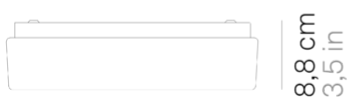

Caorle _wall-ceiling

Wall-ceiling lamps with diffuser in mouthblown, satin-finish opal triplex glass; matt white painted metal frame. The product is suitable for indoor use only.

LED

dimmable

IP20

LD130613

Matte white

DESIGN IN ITALY BY ZAFFERANO SRL, MADE IN PRC
Zafferano SRL - Viale dell'Industria, 26 31055 Quinto di Treviso - Italy www.zafferanoitalia.com

Caorle _wall-ceiling

Lighting specifications

source	LED
type	SMD
total power	18.5 W
power LED	17 W
color temperature	3000 K
lumen lamp	1510 lm
lumen LED	2100 lm
beam angle	122°
CRI	> 90
source class	E
dimmer	TRIAC
motion sensor	NO