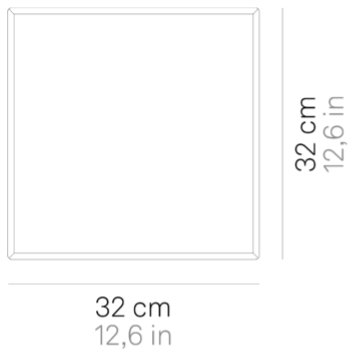

Caorle _wall-ceiling

Wall-ceiling lamps with diffuser in mouthblown, satin-finish opal triplex glass; matt white painted metal frame. The product is suitable for indoor use only.

LED

dimmable

IP20

LD130613

Matte white

DESIGN IN ITALY BY ZAFFERANO SRL, MADE IN PRC
Zafferano SRL - Viale dell'Industria, 26 31055 Quinto di Treviso - Italy www.zafferanoitalia.com

Caorle _wall-ceiling

Lighting specifications

source	LED
type	SMD
total power	18.5 W
power LED	17 W
color temperature	3000 K
lumen lamp	1510 lm
lumen LED	2100 lm
beam angle	122°
CRI	> 90
source class	E
dimmer	TRIAC
motion sensor	NO