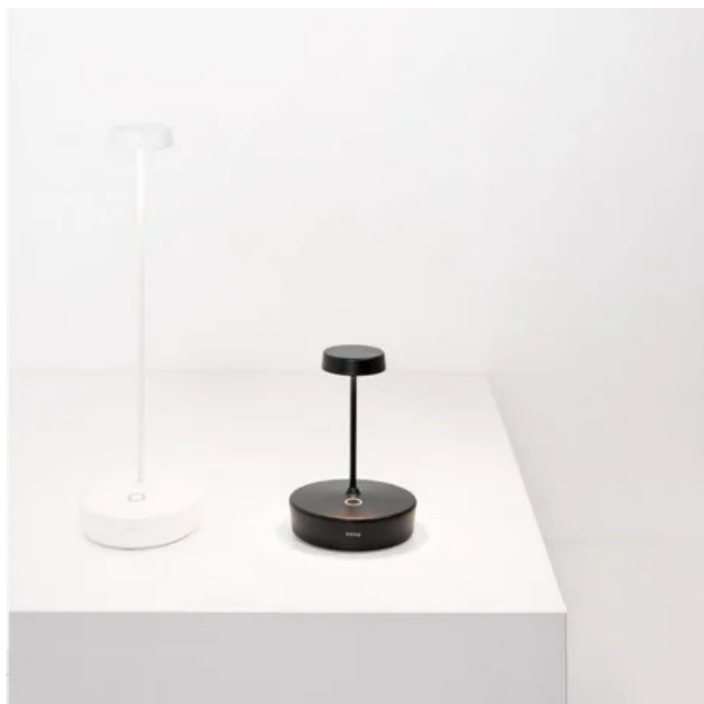

Swap mini _Table lamp

Swap mini is a rechargeable battery-powered cordless table lamp. A "touch" control on the base allows switching on/off and dimming. It is suitable for both indoor and outdoor use (except gold and silver finishes). An electronic control system monitors the remaining autonomy and ensures a constant luminous flux until the battery runs out. Recharging is therefore optimized and always properly done. The lamp comes with a contact charging base; the battery charger is not included. Swap mini can be customized choosing from a range of ceramic lampshades, to be purchased separately

Ø 4,9 cm
Ø 1,9 in

14,8 cm
5,8 in

1,4 cm
0,6 in
2,8 cm
1,1 in

Ø 10 cm
Ø 3,9 in

LED

dimmable

IP65

LD2131

Swap mini _Table lamp

Lighting specifications

source	LED
type	SMD
total power	2.0 W
power LED	1.4 W
color temperature	2200 - 2700 - 3000 K
lumen lamp	112 - 120 - 127 lm
lumen LED	141 - 168 - 192 lm
beam angle	100°
CRI	> 90
class	F
dimmer	TOUCH DIMMER
motion sensor	NO

Ø 7.5 cm • 1.3 cm • IP20
• 5Vdc max.2A • 50/60 Hz

Black