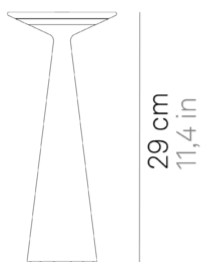

Ø 12,5 cm
Ø 4,9 in

29 cm
11,4 in

Ø 8 cm
Ø 3,1 in

LED

dimmable

IP54

LD0610

	White	B3		Black	N3
---	-------	-----------	---	-------	-----------

DESIGN IN ITALY BY ZAFFERANO SRL, MADE IN PRC

Zafferano SRL - Viale dell'Industria, 26 31055 Quinto di Treviso - Italy www.zafferanoitalia.com

Dama _Table lamp

Lighting specifications

source	LED
type	SMD
total power	2.2 W
power LED	2.2 W
color temperature	2200 - 2700 - 3000 K
lumen lamp	146 - 172 - 186 lm
lumen LED	194 - 219 - 221 lm
beam angle	100°
CRI	> 80
class	G
dimmer	TOUCH DIMMER
motion sensor	NO

ACCESSORIES

LD0340RA

6 cm • 13.5 cm • 4.5 cm • 2.2 W
• IP20 • 100-240V • 50/60 Hz

Black

LD0350RP

33 cm • 51 cm • 5.8 cm • 2.2 W
• IP20 • 100-240V • 50/60 Hz

Black

LD0610RB

Ø 7.5 cm • IP20 • 100-240V
• 50/60 Hz

Black