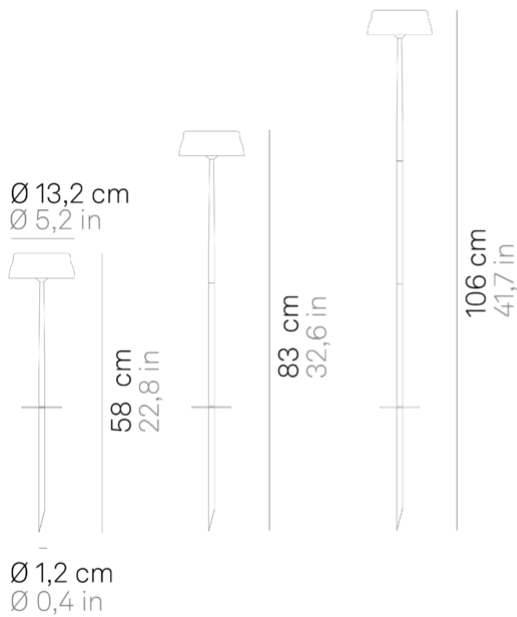

# Sister Light Wi-Fi \_Garden stake lamp

LED

dimmable

IP65

## Lighting specifications

source	LED
type	SMD
total power	3.2 W
power LED	2.3 W
color temperature	2200 - 2700 - 3000 - 4000 K
lumen lamp	180 - 200 - 214 - 262 lm
lumen LED	250 - 275 - 296 - 338 lm
beam angle	100°
CRI	> 90
class	D
dimmer	TOUCH DIMMER
motion sensor	NO

### LD0300UC

4.4 cm • 4.4 cm • 3.6 cm • IP20  
• 100-240V • 50/60 Hz

■ Black

### LD0350RP

33 cm • 51 cm • 5.8 cm • 3.2 W  
• IP20 • 100-240V • 50/60 Hz

■ Black