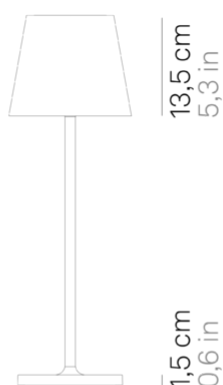

Poldina L desk _Table

Poldina L desk is a rechargeable battery-powered cordless table lamp. A "touch" control on the head allows switching on/off, dimming, and selecting the color temperature of the light (2200 K, 2700 K or 3000 K). It is suitable for both indoor and outdoor use. An electronic control system monitors the remaining autonomy and ensures a constant luminous flux until the battery runs out. Recharging is therefore optimized and always properly done. The lamp comes with a contact charging base; the battery charger is included.

Ø 16,5 cm
Ø 6,5 in

14 x 14 cm
5,5 x 5,5 in

LED sostituibile da utente

dimmable

IP54

LD0395

	White	B3		R3
	Dark gray	N3		

DESIGN IN ITALY BY ZAFFERANO SRL, China

Zafferano SRL - Viale dell'Industria, 26 31055 Quinto di Treviso
- Italy www.zafferanoitalia.com

Poldina L desk _Table

Lighting specifications

source	LED sostituibile da utente
type	SMD
total power	55 W
power LED	40 W
color temperature	2200 - 2700 - 3000 K
lumen lamp	400- 427 - 461 lm
lumen LED	479- 540 - 550 lm
beam angle	100°
CRI	> 80
class	E
dimmer	TOUCH DIMMER
motion sensor	NO