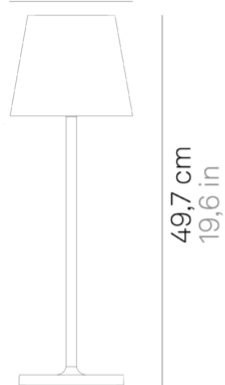

Poldina L desk _Table

Poldina L desk is a rechargeable battery-powered cordless table lamp. A "touch" control on the head allows switching on/off, dimming, and selecting the color temperature of the light (2200 K, 2700 K or 3000 K). It is suitable for both indoor and outdoor use. An electronic control system monitors the remaining autonomy and ensures a constant luminous flux until the battery runs out. Recharging is therefore optimized and always properly done. The lamp comes with a contact charging base; the battery charger is included.

Ø 16,5 cm
Ø 6,5 in

14 x 14 cm
5,5 x 5,5 in

LED sostituibile da utente

dimmable

IP54

LD0395

	White	B3		R3
	Dark gray	N3		

DESIGN IN ITALY BY ZAFFERANO SRL, China

Zafferano SRL - Viale dell'Industria, 26 31055 Quinto di Treviso
- Italy www.zafferanoitalia.com

Poldina L desk _Table

Lighting specifications

source	LED sostituibile da utente
type	SMD
total power	55 W
power LED	40 W
color temperature	2200 - 2700 - 3000 K
lumen lamp	400- 427 - 461 lm
lumen LED	479- 540 - 550 lm
beam angle	100°
CRI	> 80
class	E
dimmer	TOUCH DIMMER
motion sensor	NO

ACCESSORIES

LD0340RA

6 cm •135 cm •45 cm •55 W
•IP20 • 100-240V• 50/60 Hz

■ Black

LD0395RB

135 cm •135 cm •11 cm •IP20
• 100-240V• 50/60 Hz

■ Black