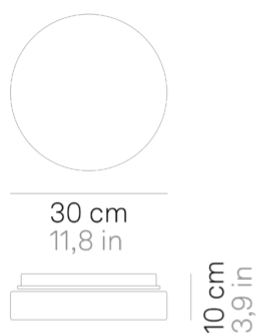

## Drum \_wall-ceiling

Wall-ceiling lamps with diffuser in mouth-blown, satin-finish opal triplex glass; chlorine-resistant, anti-UV, neutral translucent polycarbonate frame. Twist-lock coupling system for the glass component. The product is suitable for indoor use only; the IP44 rating makes it ideal for use in swimming pools and humid environments in general.

## Lighting specifications

---

source	LED
type	SMD
total power	12.5 W
power LED	10.5 W
color temperature	3000 K
lumen lamp	1110 lm
lumen LED	1350 lm
beam angle	127°
CRI	> 90
source class	E
dimmer	TRIAC
motion sensor	NO