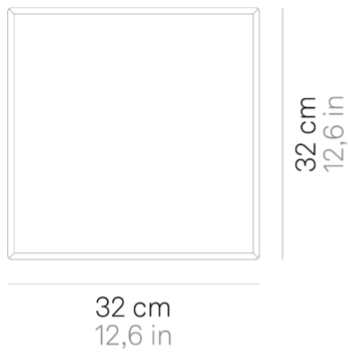

DESIGN IN ITALY BY ZAFFERANO SRL, China

Zafferano SRL - Viale dell'Industria, 26 31055 Quinto di Treviso
- Italy www.zafferanoitalia.com