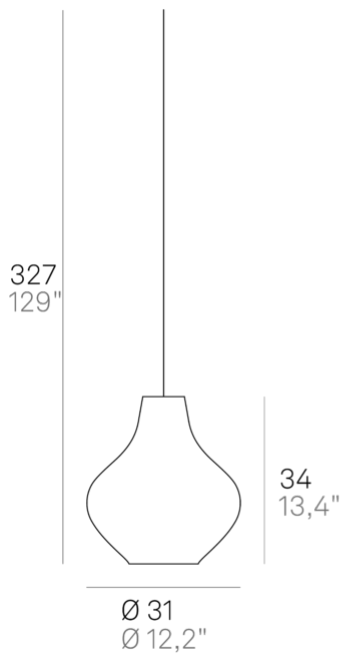

Sixties _suspension

Suspension lamp with diffuser in mouth-blown, satin-finish opal triplex glass, white painted metal frame and white fabric cables. Sixties is a customizable product, both in colours and finishes, designed also for modular use. The product is suitable for indoor use only.

E27

IP20

LSX11

01

DESIGN IN ITALY BY ZAFFERANO SRL, MADE IN PRC
Zafferano SRL - Viale dell'Industria, 26 31055 Quinto di Treviso - Italy
www.zafferanoitalia.com

Sixties _suspension

Lighting specifications

source	E27
type	LAMPADINA E27
total power	1x70 HS W
motion sensor	NO