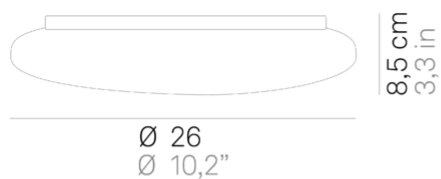

Mentos _wall-ceiling

Wall-ceiling and suspension lamps with diffuser in mouth-blown, satin-finish opal triplex glass; matt white painted metal frame. The Mentos collection features a special magnet fixing system for the glass component: this system simplifies and speeds up the installation and is highly practical when standard maintenance is required. The product is suitable for indoor use only.

Lighting specifications

source	LED sostituibile da utente
type	SMD
total power	195 W
power LED	17 W
color temperature	3000 K
lumen lamp	1510 lm
lumen LED	2100 lm
beam angle	122°
CRI	> 90
class	E
motion sensor	NO